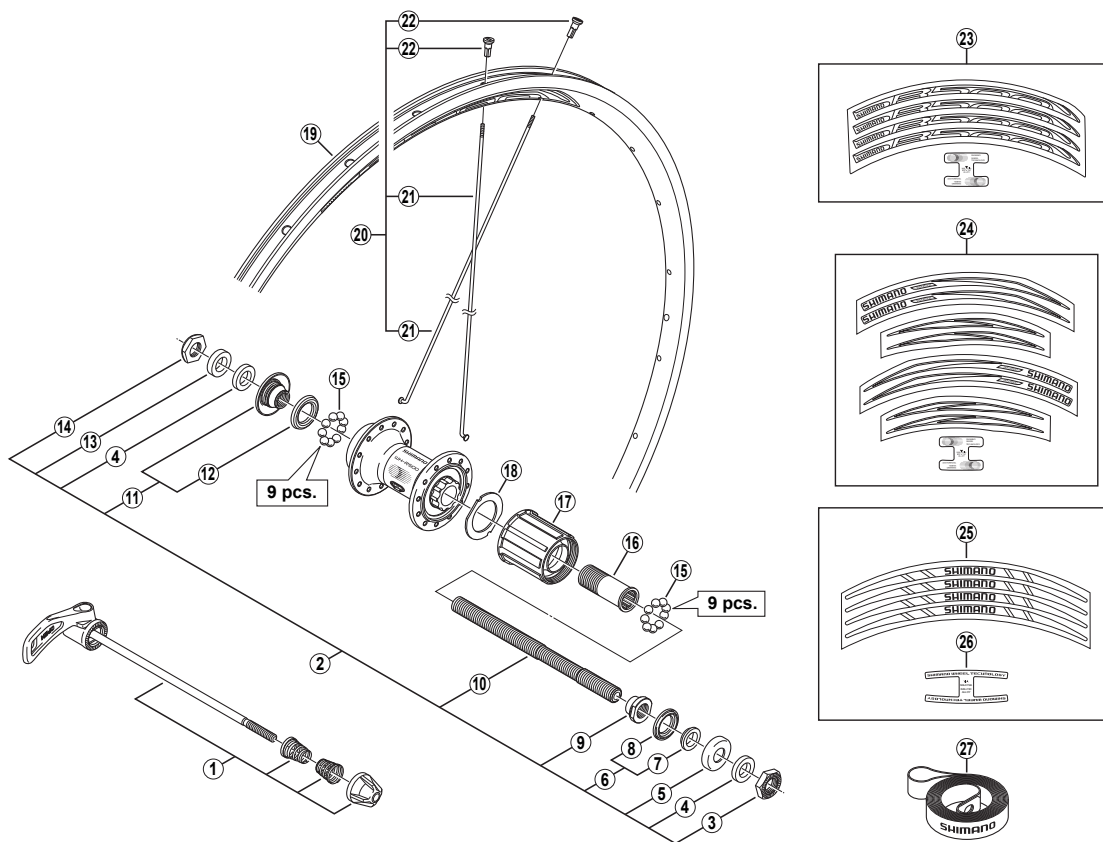

Rear Wheel (8/9-Speed)

**WH-R500-N-R**    **WH-R500-R**  
**WH-R500-A-N-R**    **WH-R500-A-R**

• Over Lock Nut Dimension: 130 mm (5-1/8")

ITEM NO.	SHIMANO CODE NO.	DESCRIPTION
* 1	<b>Y-4BG98220</b>	Complete Quick Release 163 mm (6-13/32")
* 1	<b>Y-4BG98230</b>	Complete Quick Release 168 mm (6-5/8")
2	<b>Y-4BG98060</b>	Complete Hub Axle 141 mm (5-9/16")
3	<b>Y-220 05011</b>	Right Hand Serated Lock Nut 4.5 mm
4	<b>Y-301 06900</b>	Washer 2.8 mm
5	<b>Y-3A0 05100</b>	Right Hand Dust Cap
6	<b>Y-32X 98020</b>	Right Hand Axle Spacer & Seal Ring
7	<b>Y-31V 03000</b>	Right Hand Axle Spacer 3.7 mm
8	<b>Y-214 06000</b>	Right Hand Seal Ring
9	<b>Y-3AE 03100</b>	Right Hand Cone M10 x 9 mm
10	<b>Y-30K 01100</b>	Hub Axle 141 mm (5-9/16")
11	<b>Y-4BE 98060</b>	Left Hand Cone (M10 x 16 mm) w/Dust Cover & Seal Ring
12	<b>Y-377 10000</b>	Left Hand Seal Ring
13	<b>Y-220 04600</b>	Left Hand Axle Spacer 4 mm
14	<b>Y-220 05031</b>	Left Hand Serated Lock Nut 4 mm
15	<b>Y-000 91310</b>	Steel Ball (1/4") 18 pcs.
16	<b>Y-3BL 03000</b>	Body Fixing Bolt
17	<b>Y-4BG98070</b>	Complete Freewheel Body w/Right Hand Dust Cap
18	<b>Y-3AN 10000</b>	Freewheel Body Washer
* 19	<b>E-WHRIMNRDBC RN</b>	Rim {24H / Anodized / Clincher / Rim Sticker: Red} for WH-R500-N/R500-A-N
* 19	<b>E-WHRIMNRDBC MN</b>	Rim {24H / Anodized / Clincher / Rim Sticker: Monotone} for WH-R500-N/R500-A-N
* 19	<b>E-WHRIMNRDBC R</b>	Rim {24H / Anodized / Clincher / Rim Sticker: Red}
* 19	<b>E-WHRIMNRDBC M</b>	Rim {24H / Anodized / Clincher / Rim Sticker: Monotone}
* 19	<b>E-WHRIMNRDBC S</b>	Rim {24H / Anodized / Clincher / Rim Sticker: Silver}
20	<b>E-WHSP0KEPB1</b>	Spoke Unit for WH-R500-N/R500 {Spoke (286 mm x 24 pcs.) / Nipple (24 pcs.)}
20	<b>E-WHSP0KEZB1</b>	Spoke Unit for WH-R500-A-N/R500-A {Spoke (286 mm x 24 pcs.) / Nipple (24 pcs.)}
21	<b>Y-012 3Z865</b>	Spoke (286 mm) for WH-R500-N/R500
21	<b>Y-012 34865</b>	Spoke (286 mm/Bladed type) for WH-R500-A-N/R500-A
22	<b>Y-012 Y4341</b>	Nipple
* 23	<b>Y-4BG98190</b>	Rim Sticker Unit (Red) for WH-R500-N/R500-A-N
* 23	<b>Y-4BG98200</b>	Rim Sticker Unit (Monotone) for WH-R500-N/R500-A-N
24	<b>Y-4BG98170</b>	Rim Sticker Unit (Red)
24	<b>Y-4BG98180</b>	Rim Sticker Unit (Monotone)
25	<b>Y-4BG98040</b>	Rim Sticker A (Silver) / 1 sheet (4 pcs.)
26	<b>Y-4BR50000</b>	Rim Sticker C
* 27	<b>E-WHRIMTAPERA</b>	Rim Tape